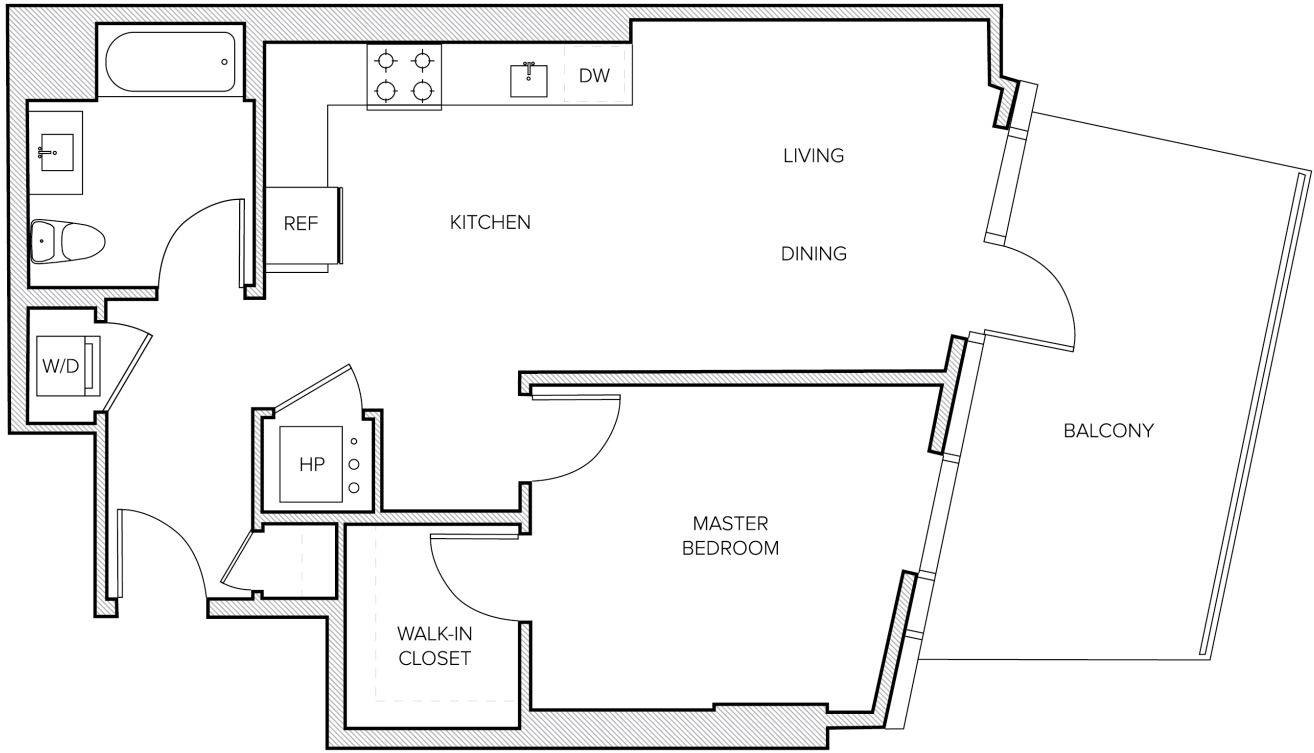

# J West

1 BED | 1 BATH

# 727-731

SQ. FT.

181 E Santa Clara St. | San Jose, CA 95113

[mirosanjose.com](http://mirosanjose.com)

*Floor plans are artist's rendering. All dimensions are approximate. Actual product and specifications may vary in dimension or detail. Not all features are available in every apartment. Prices and availability are subject to change. Please see a representative for details.*