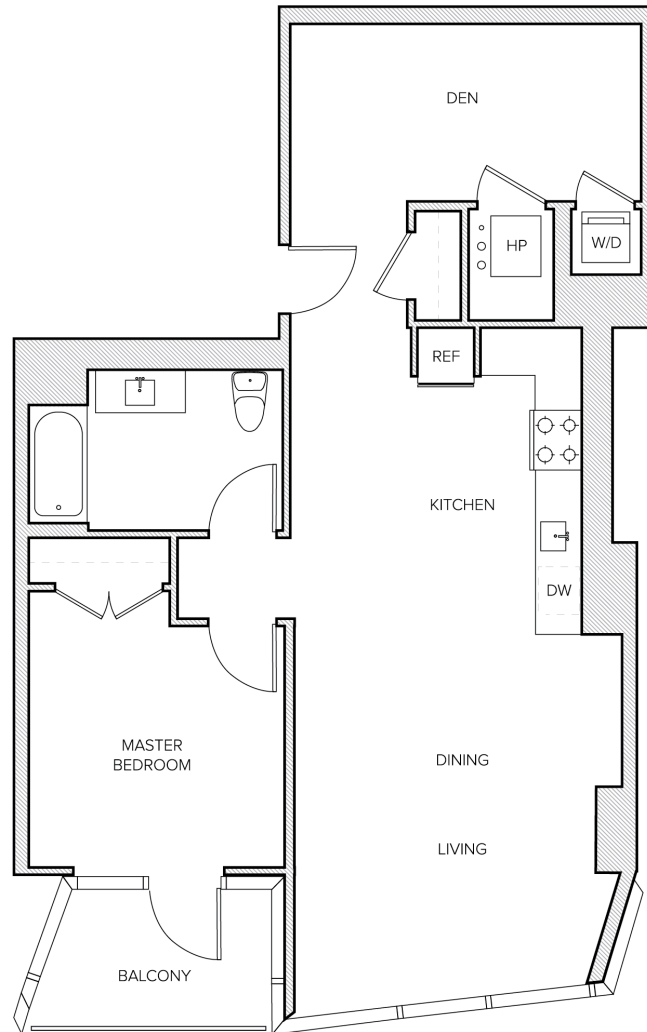

J East

1 BED | 1 BATH W/DEN

889-1002

SQ. FT.

181 E Santa Clara St. | San Jose, CA 95113

mirosanjose.com

Floor plans are artist's rendering. All dimensions are approximate. Actual product and specifications may vary in dimension or detail. Not all features are available in every apartment. Prices and availability are subject to change. Please see a representative for details.