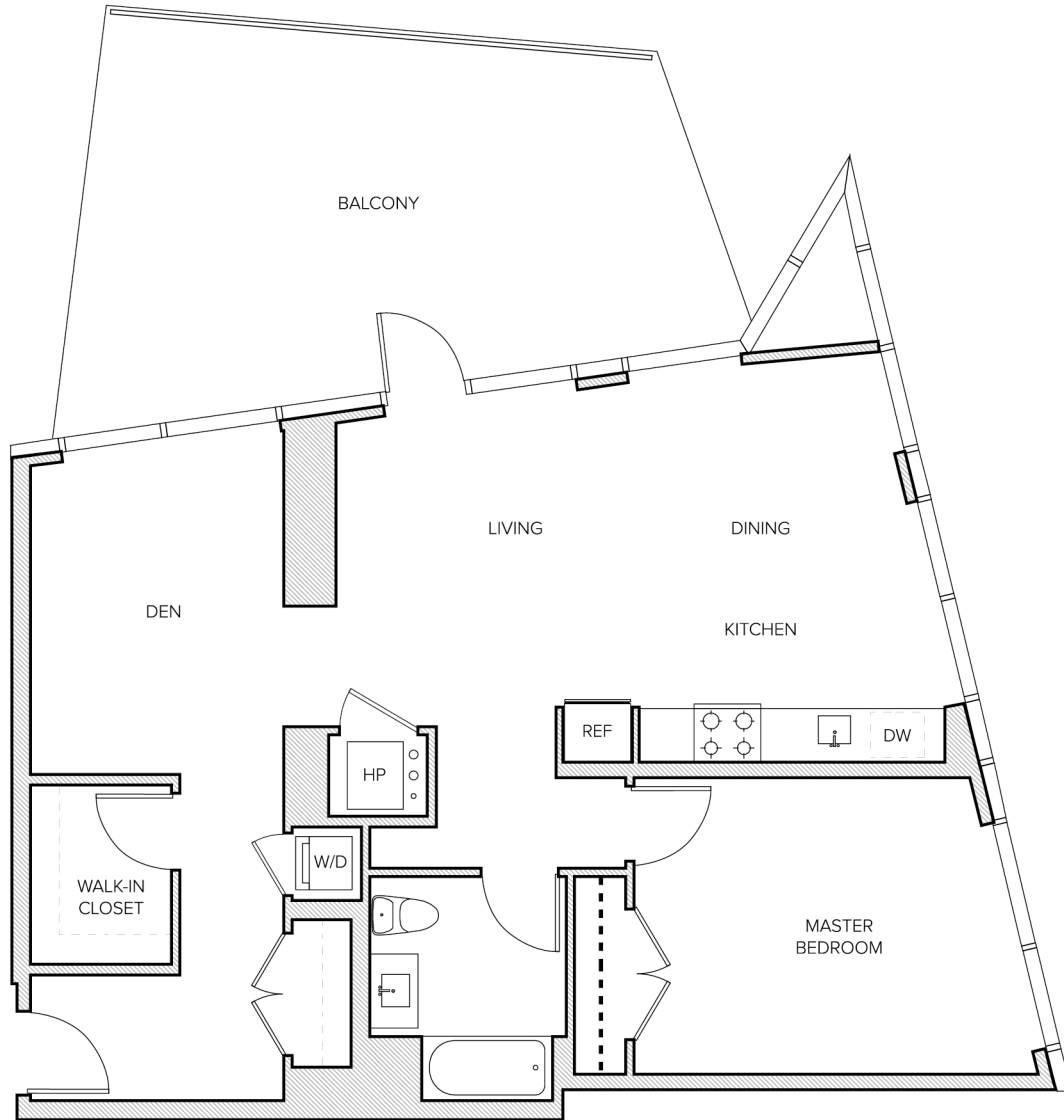

K East

1 BED | 1 BATH

1013-1014

SQ. FT.

181 E Santa Clara St. | San Jose, CA 95113

mirosanjose.com

Floor plans are artist's rendering. All dimensions are approximate. Actual product and specifications may vary in dimension or detail. Not all features are available in every apartment. Prices and availability are subject to change. Please see a representative for details.