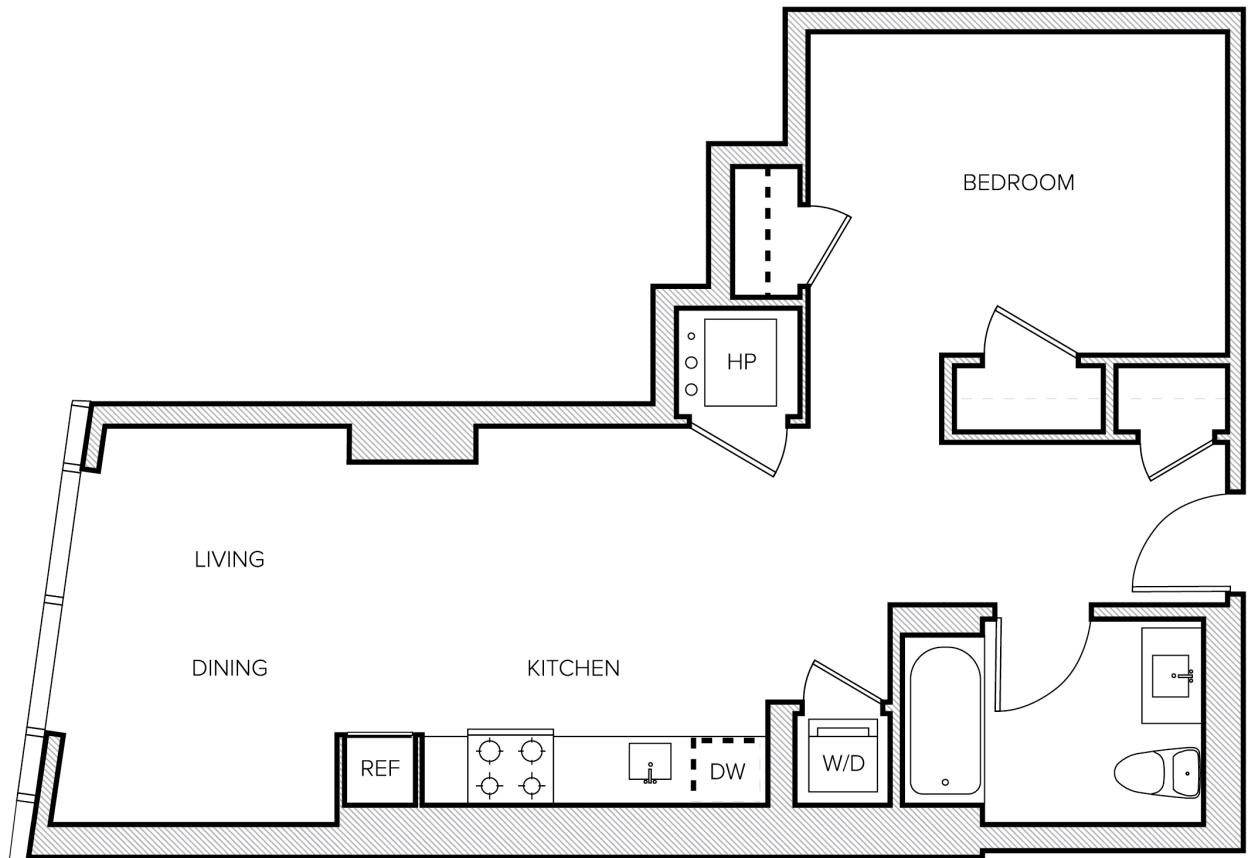

# C East

STUDIO | 1 BATH

# 612-615

SQ. FT.

	181 E Santa Clara St.   San Jose, CA 95113
	<a href="http://mirosanjose.com">mirosanjose.com</a>

*Floor plans are artist's rendering. All dimensions are approximate. Actual product and specifications may vary in dimension or detail. Not all features are available in every apartment. Prices and availability are subject to change. Please see a representative for details.*