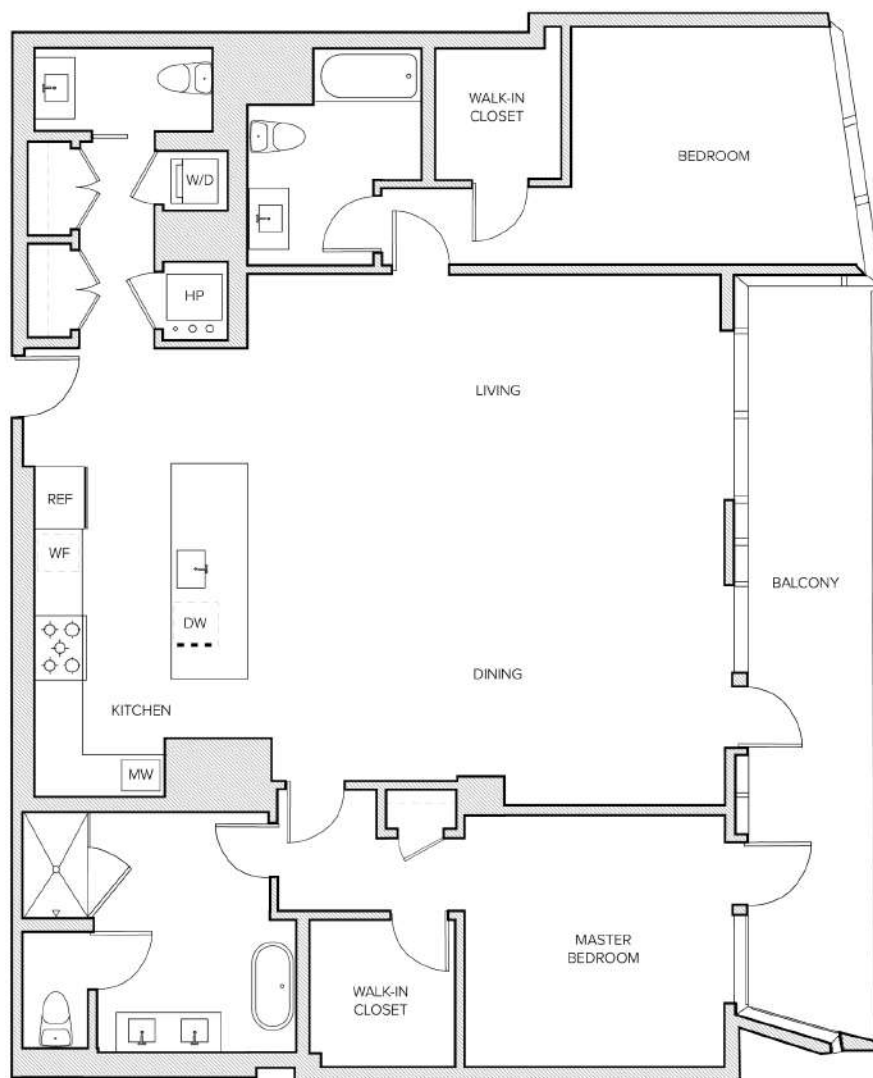

PH G East

2 BED | 2.5 BATH

1741

SQ. FT.

181 E Santa Clara St. | San Jose, CA 95113

mirosanjose.com

Floor plans are artist's rendering. All dimensions are approximate. Actual product and specifications may vary in dimension or detail. Not all features are available in every apartment. Prices and availability are subject to change. Please see a representative for details.