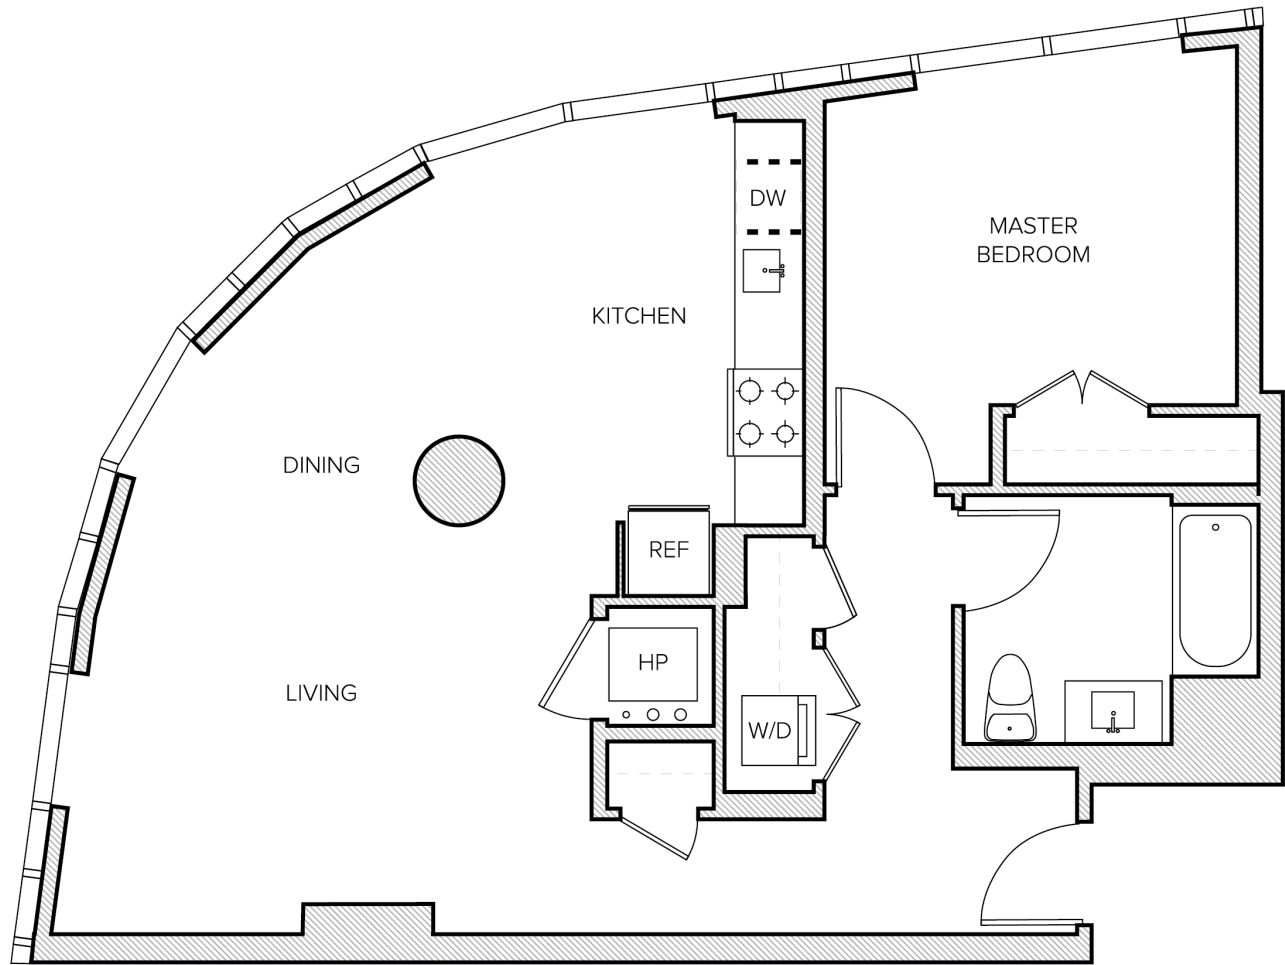

H East

1 BED | 1 BATH

805

SQ. FT.

181 E Santa Clara St. | San Jose, CA 95113

mirosanjose.com

Floor plans are artist's rendering. All dimensions are approximate. Actual product and specifications may vary in dimension or detail. Not all features are available in every apartment. Prices and availability are subject to change. Please see a representative for details.