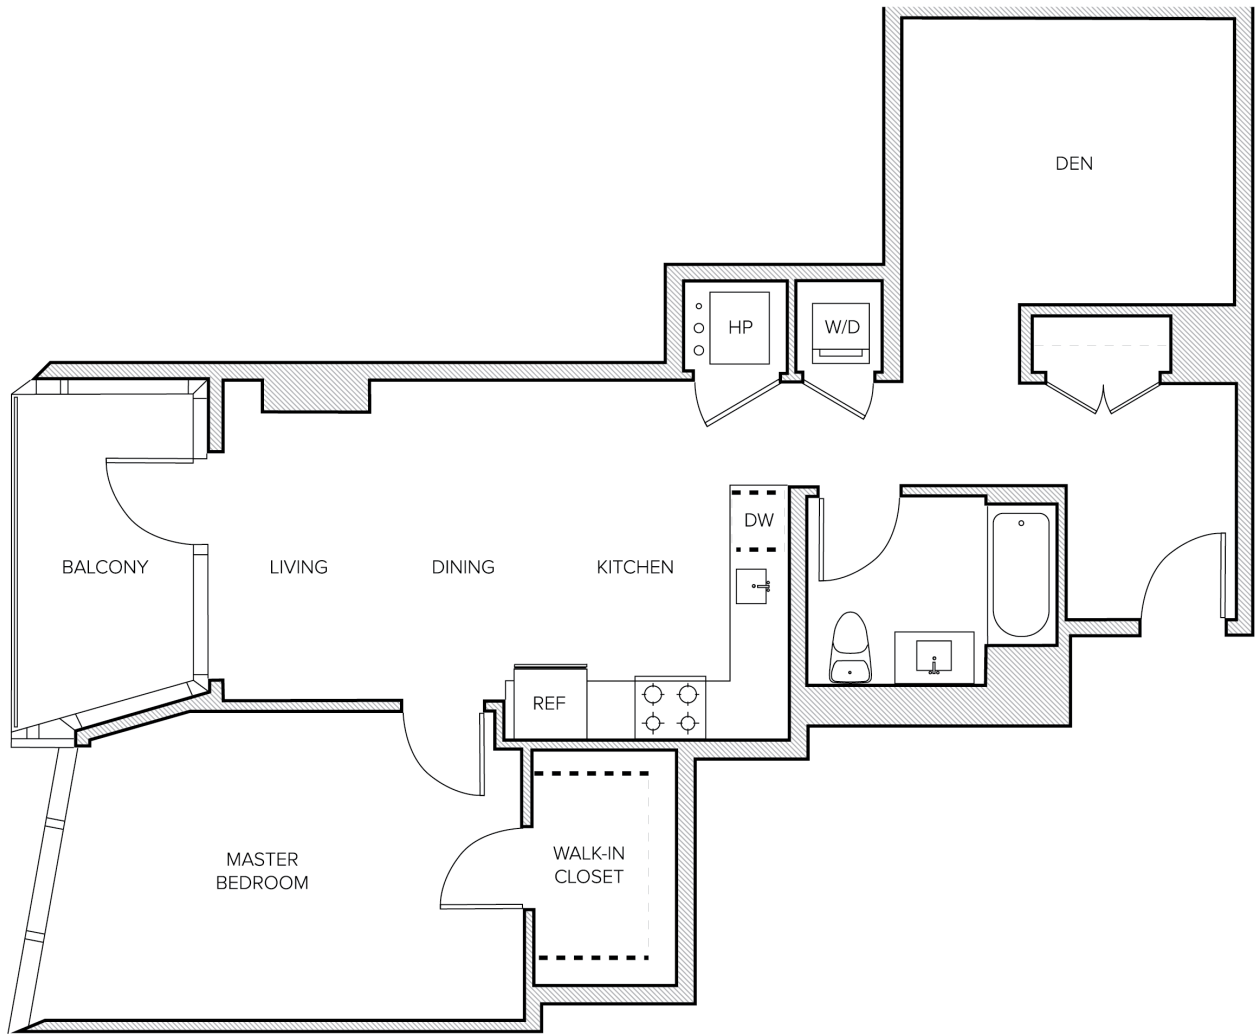

N West

1 BED | 1 BATH W/DEN

853-894

SQ. FT.

	181 E Santa Clara St. San Jose, CA 95113
	mirosanjose.com

Floor plans are artist's rendering. All dimensions are approximate. Actual product and specifications may vary in dimension or detail. Not all features are available in every apartment. Prices and availability are subject to change. Please see a representative for details.