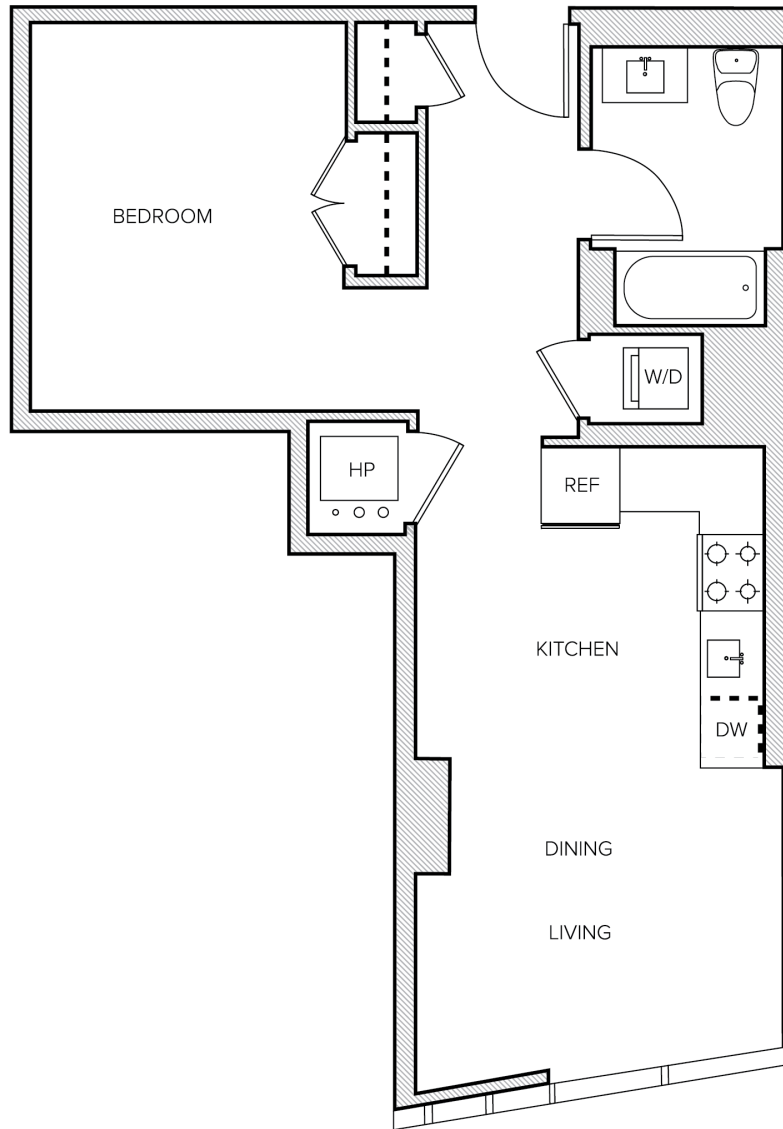

B West

STUDIO | 1 BATH

592-612

SQ. FT.

181 E Santa Clara St. | San Jose, CA 95113

mirosanjose.com

Floor plans are artist's rendering. All dimensions are approximate. Actual product and specifications may vary in dimension or detail. Not all features are available in every apartment. Prices and availability are subject to change. Please see a representative for details.