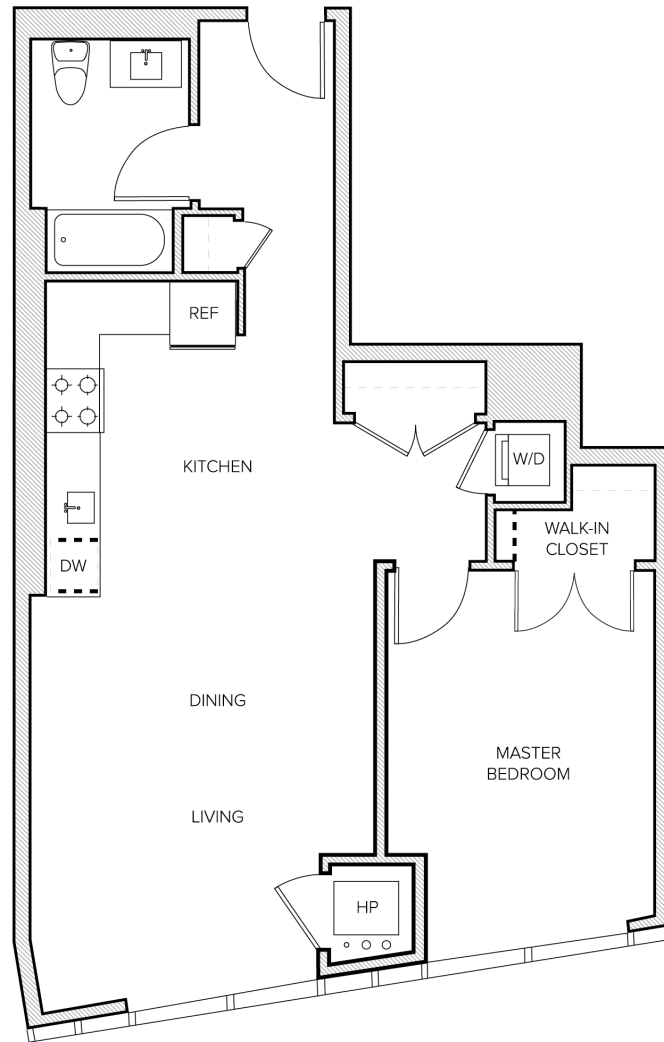

# L West

1 BED | 1 BATH

# 746-770

SQ. FT.

181 E Santa Clara St. | San Jose, CA 95113

[mirosanjose.com](http://mirosanjose.com)

*Floor plans are artist's rendering. All dimensions are approximate. Actual product and specifications may vary in dimension or detail. Not all features are available in every apartment. Prices and availability are subject to change. Please see a representative for details.*